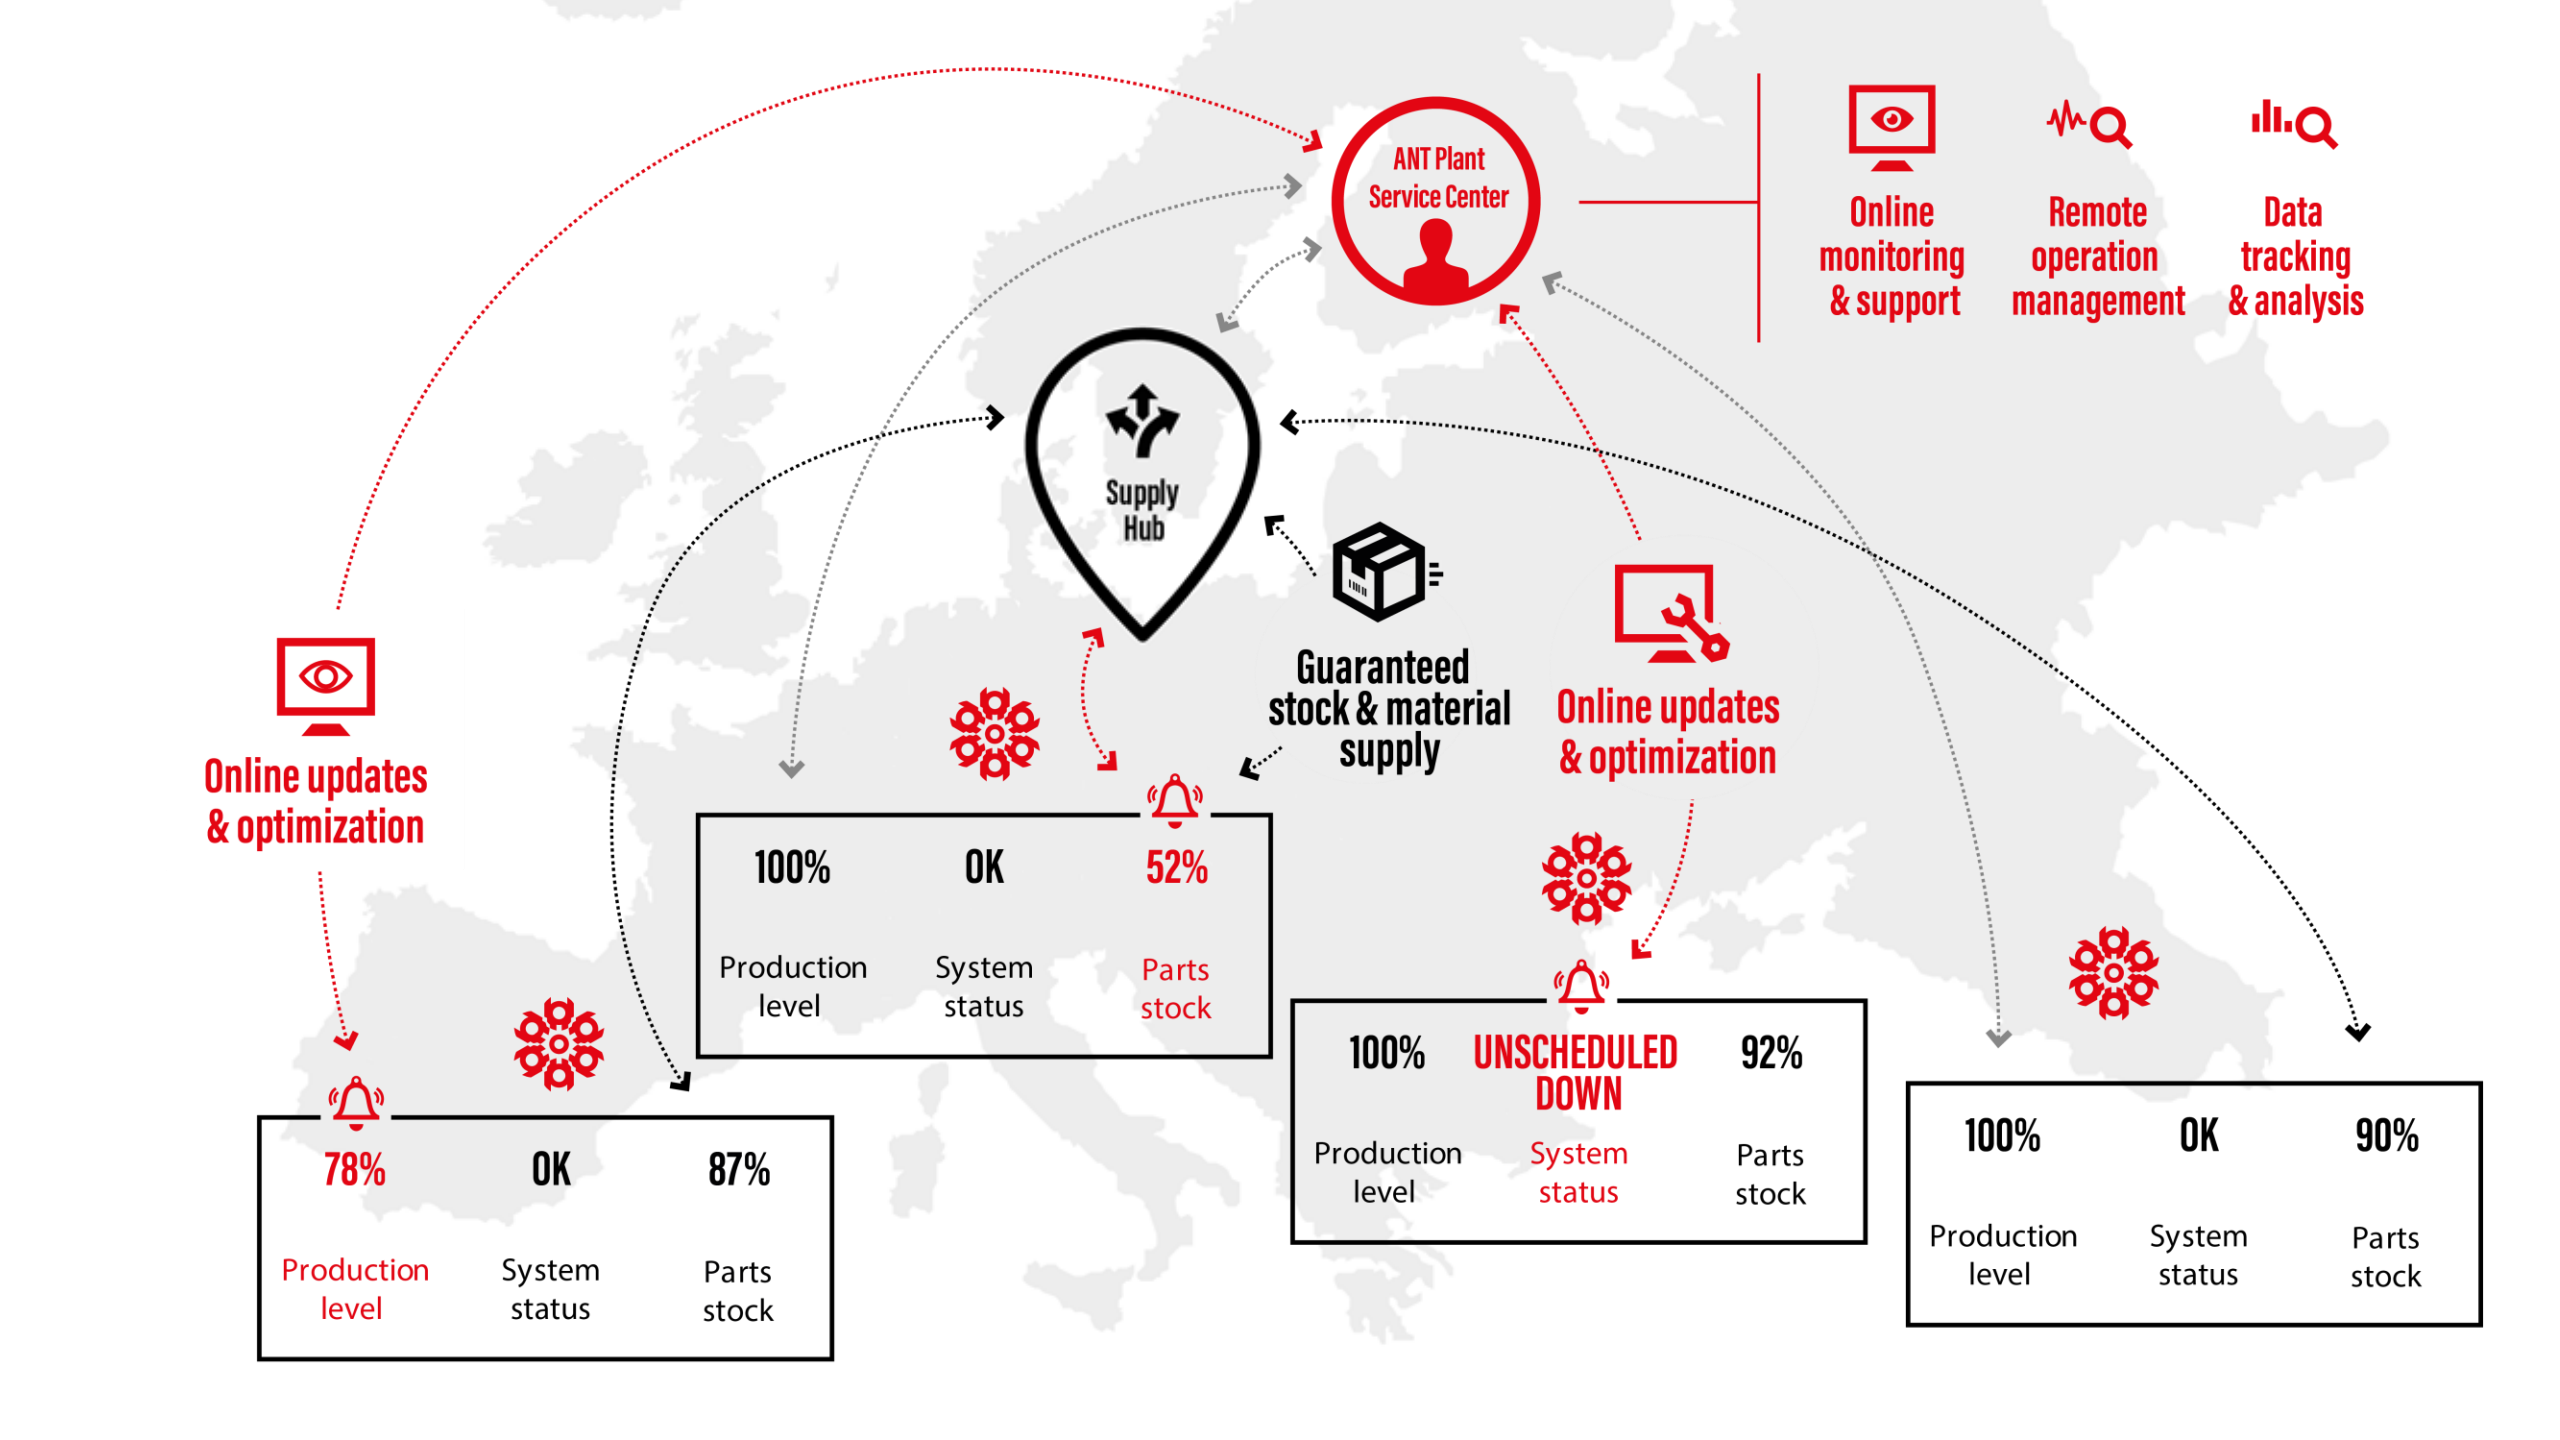

Online monitoring & support
Remote operation management
Data tracking & analysis

ANT Plant Service Center

Supply Hub

Guaranteed stock & material supply

Online updates & optimization

Online updates & optimization

100%	OK	52%
Production level	System status	Parts stock

100%	UNSCHEDULED DOWN	92%
Production level	System status	Parts stock

78%	OK	87%
Production level	System status	Parts stock

100%	OK	90%
Production level	System status	Parts stock