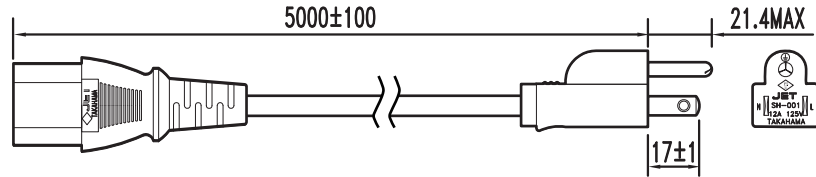

AC cable

AC cable (Japan)