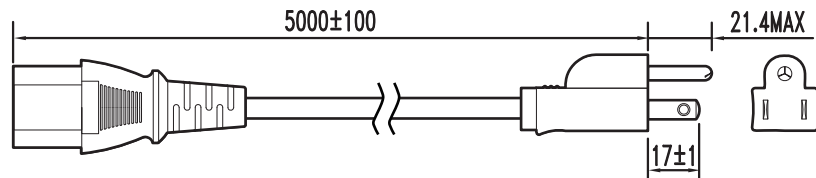

AC cable (USA, Canada, Thailand)