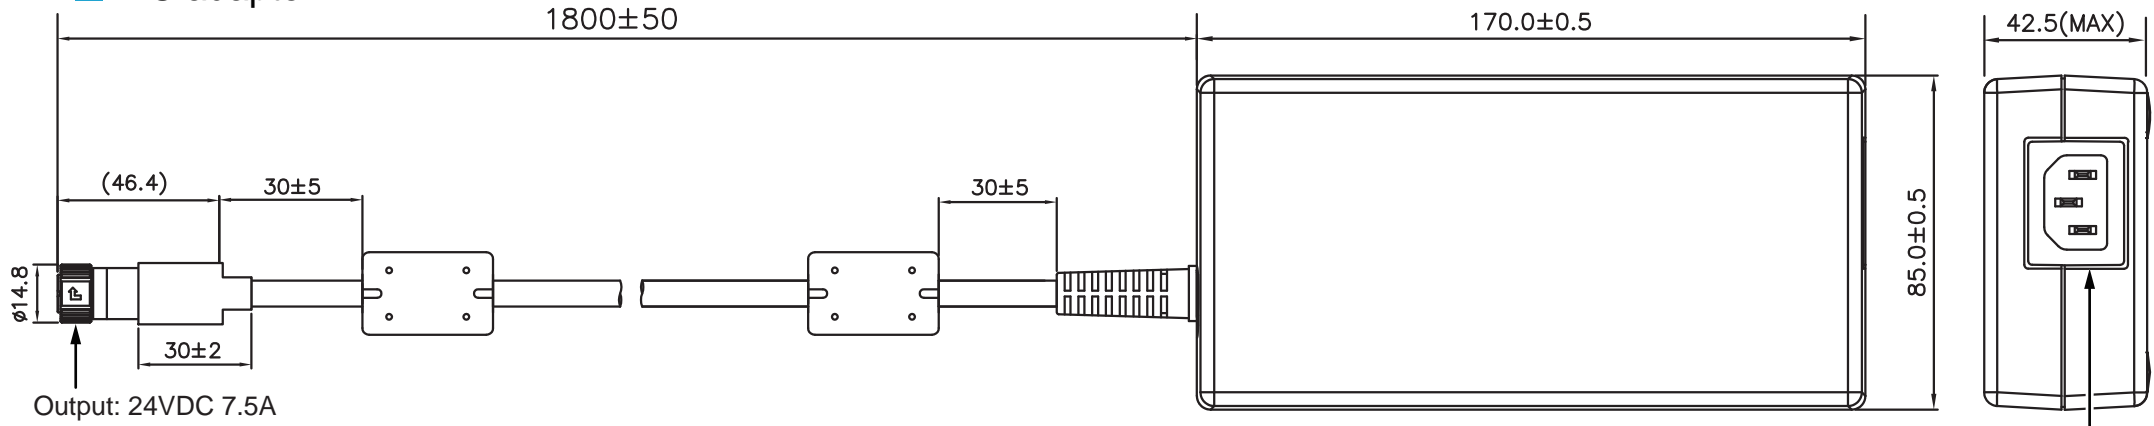

Outline Drawing of AC Adapter and AC Cable

Unit: mm

AC adapter

Input (Other than North America) : Single phase 100VAC to 240VAC $\pm 10\%$, 47 to 63Hz
 Input (North America) : Single phase 100VAC to 120VAC $\pm 10\%$, 57 to 63Hz