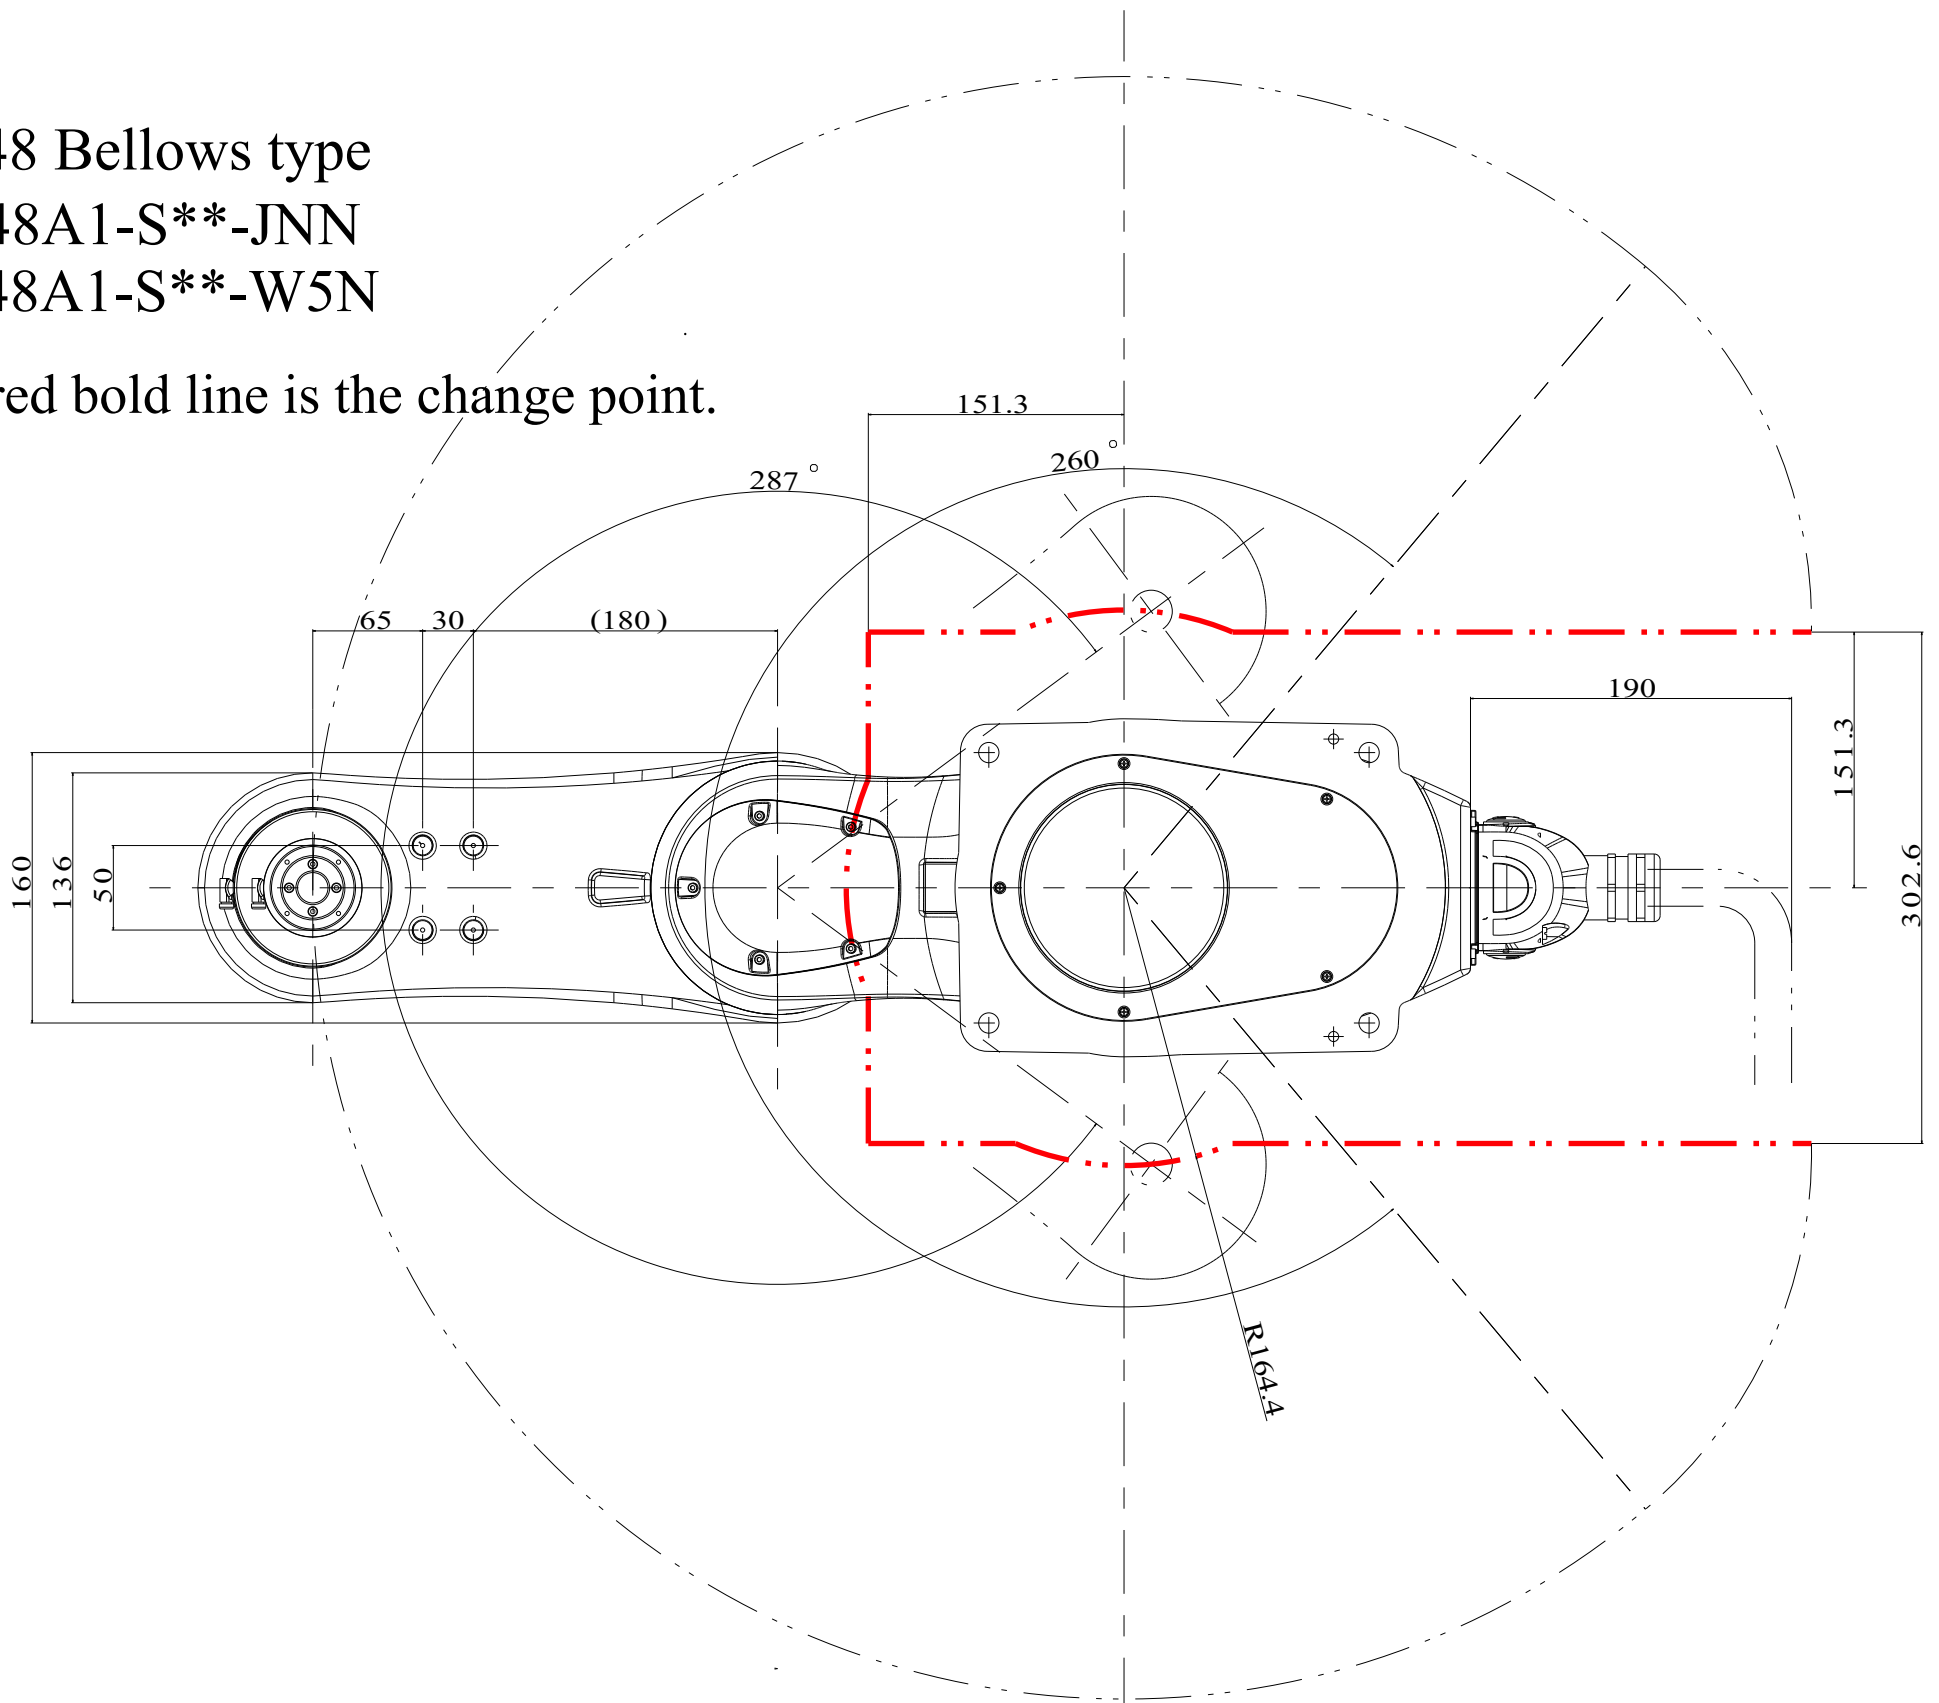

HSR048 Bellows type
HSR048A1-S**-JNN
HSR048A1-S**-W5N

※The red bold line is the change point.

HSR055 Standard type
HSR055A1-S**-NNN

※The red bold line is the change point.

HSR055 Bellows type
HSR055A1-S**-JNN
HSR055A1-S**-W5N

※The red bold line is the change point.