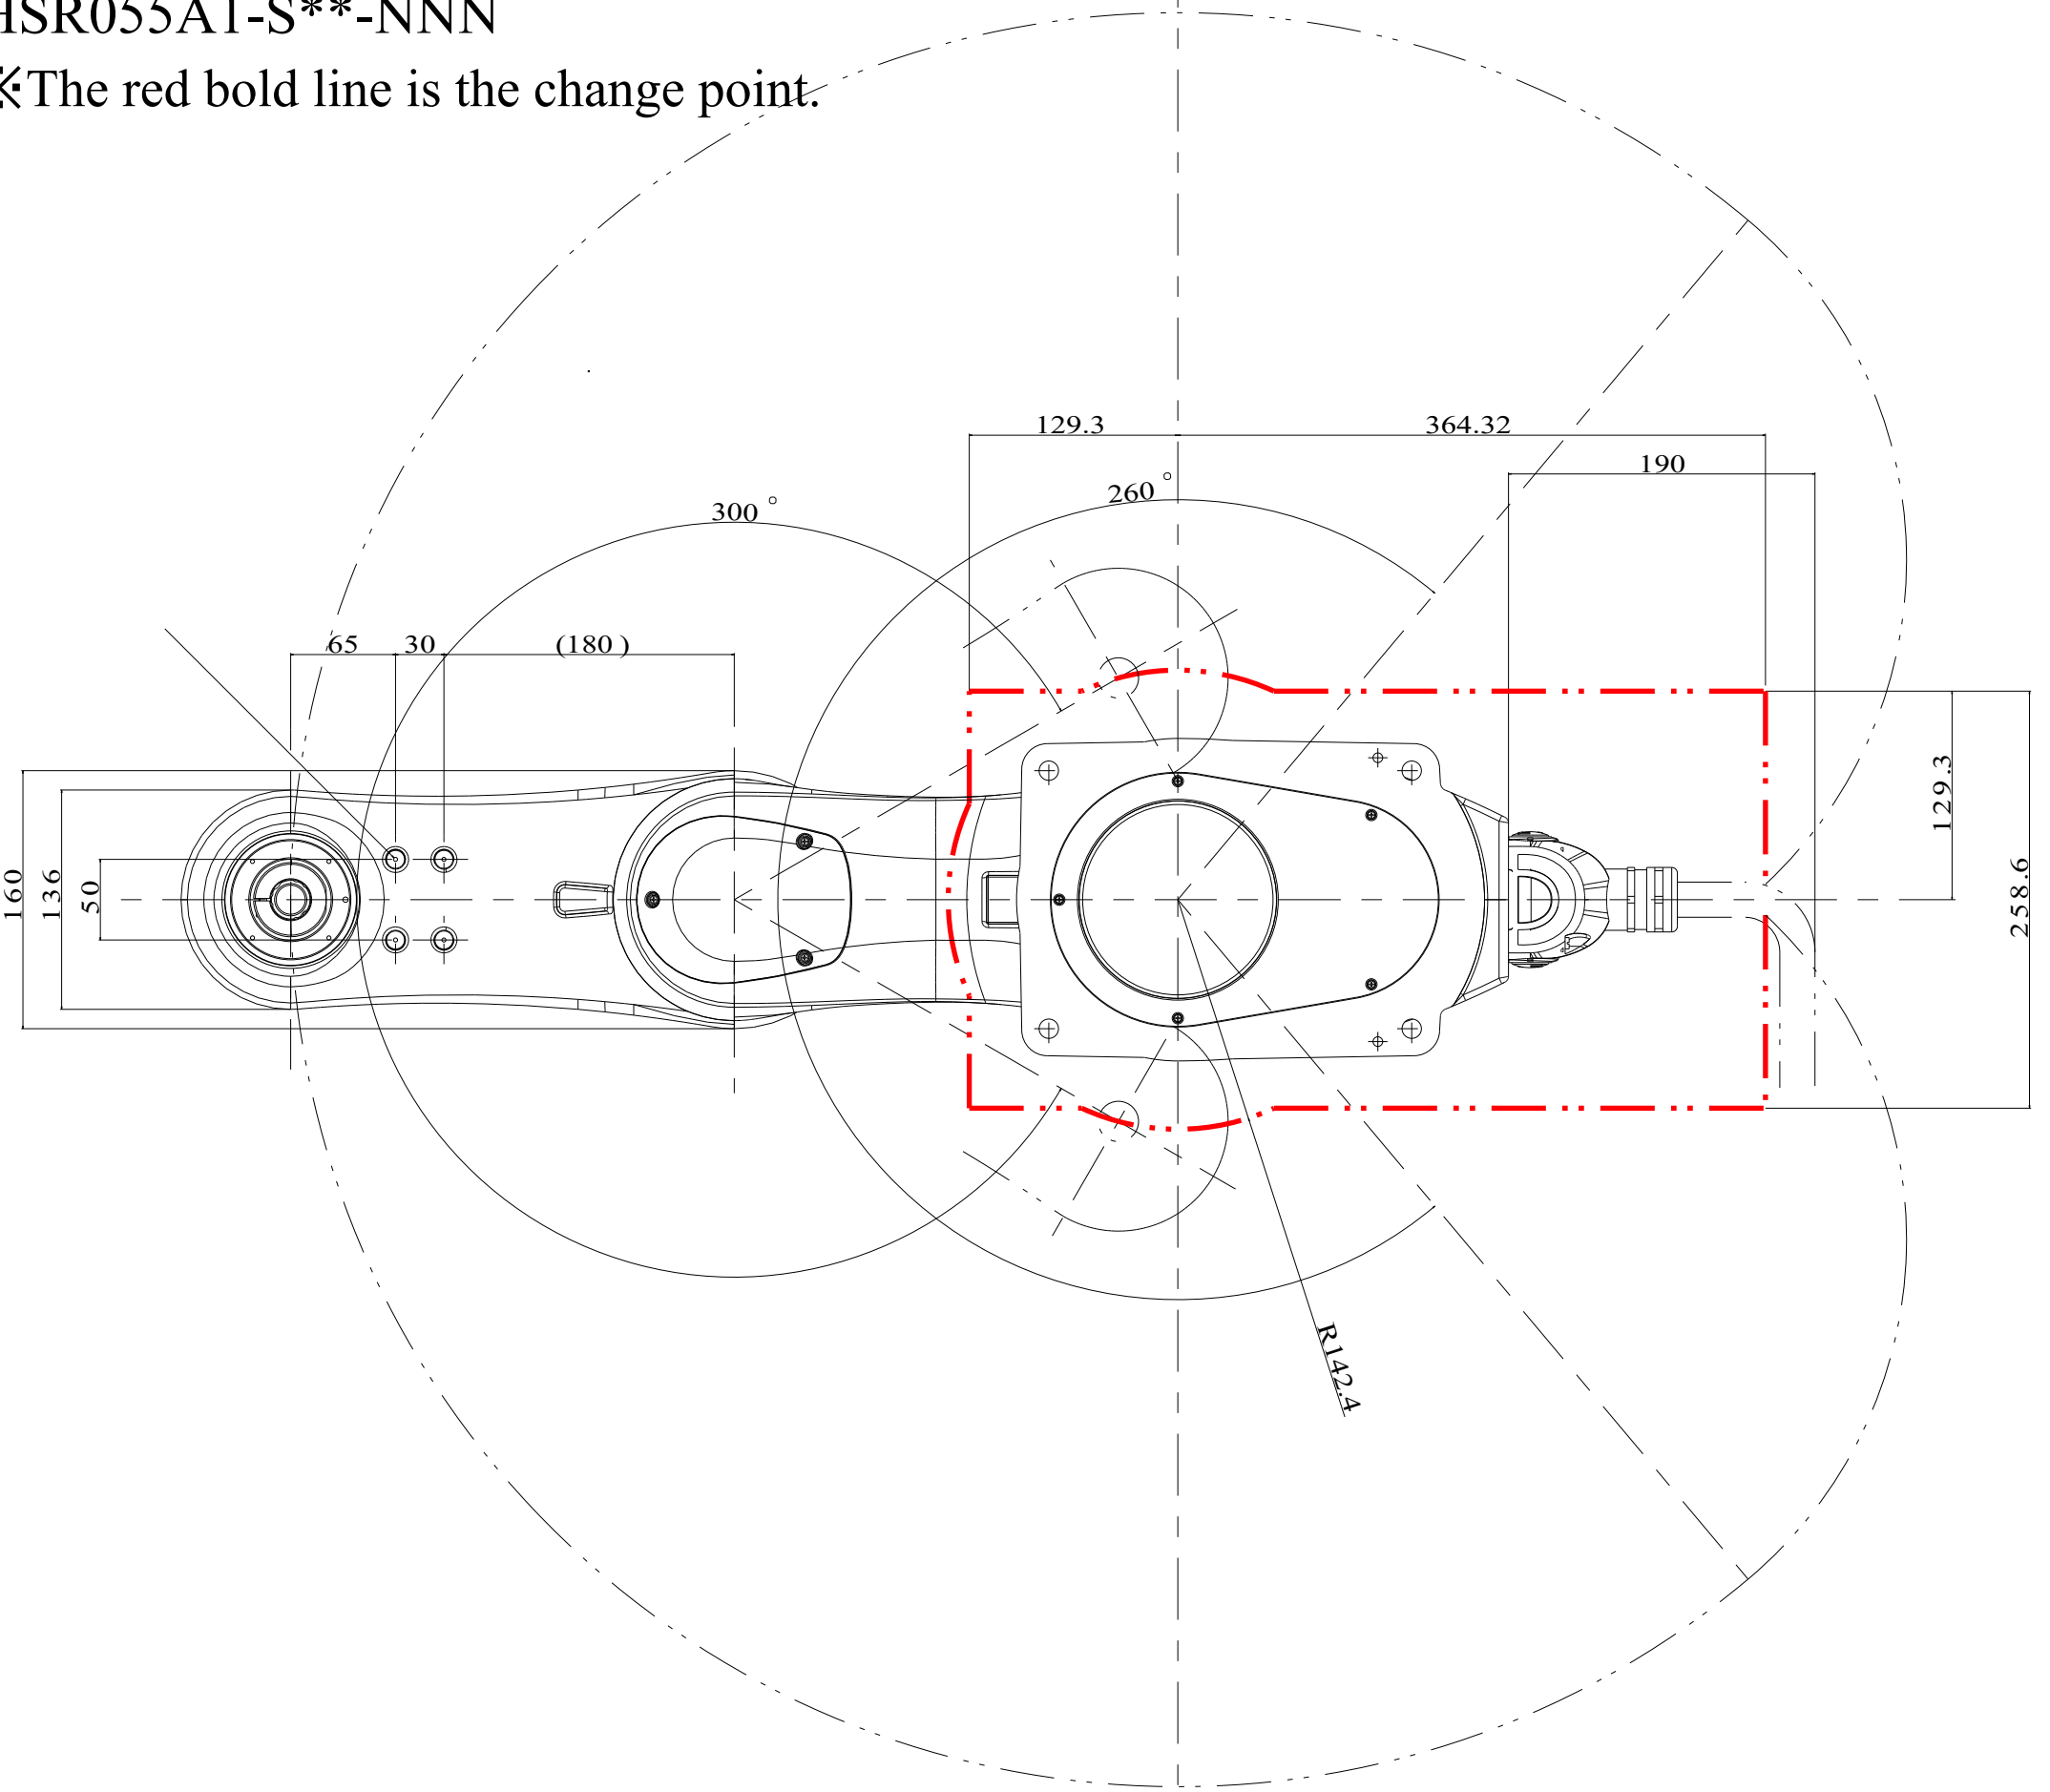

HSR048 Bellows type
HSR048A1-S**-JNN
HSR048A1-S**-W5N

※The red bold line is the change point.

HSR055 Standard type
HSR055A1-S**-NNN

※The red bold line is the change point.

HSR055 Bellows type
HSR055A1-S**-JNN
HSR055A1-S**-W5N

※The red bold line is the change point.