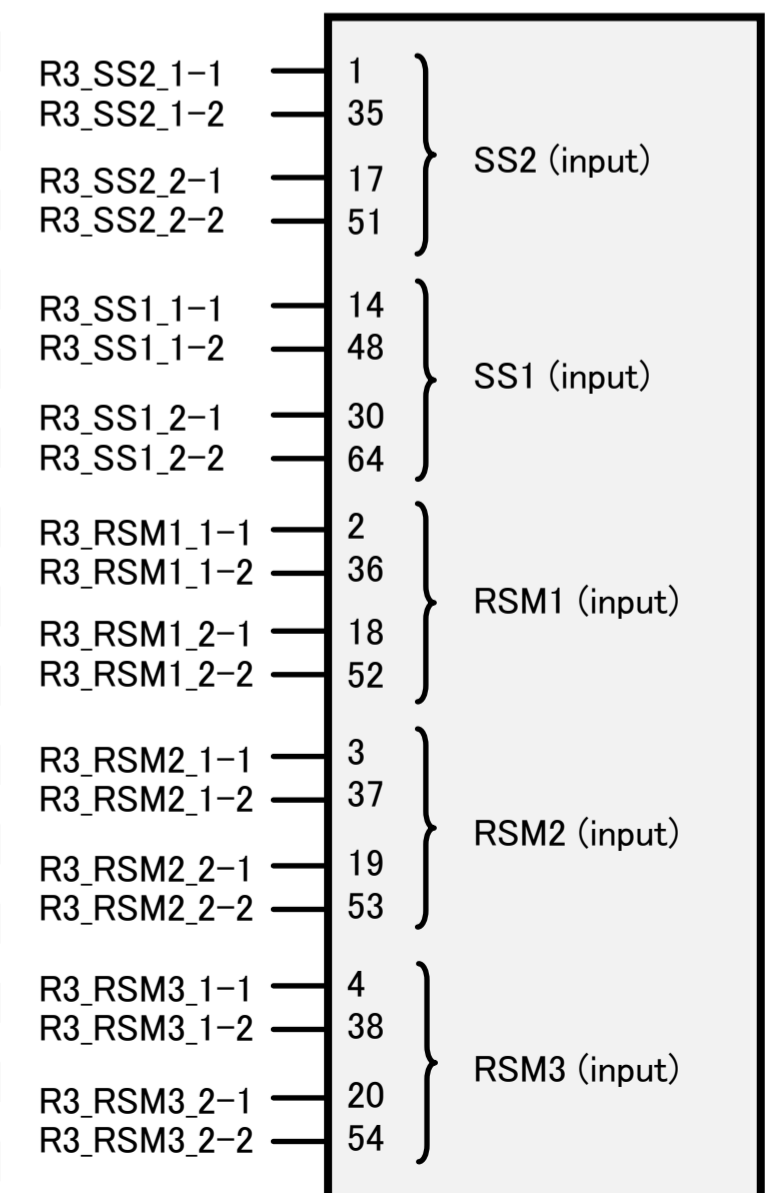

Sample wiring diagram for three or more robots

Not Supplied

Master Controller

Slave Controller

Slave Controller

Slave Controller

*1 : Use safety relay.