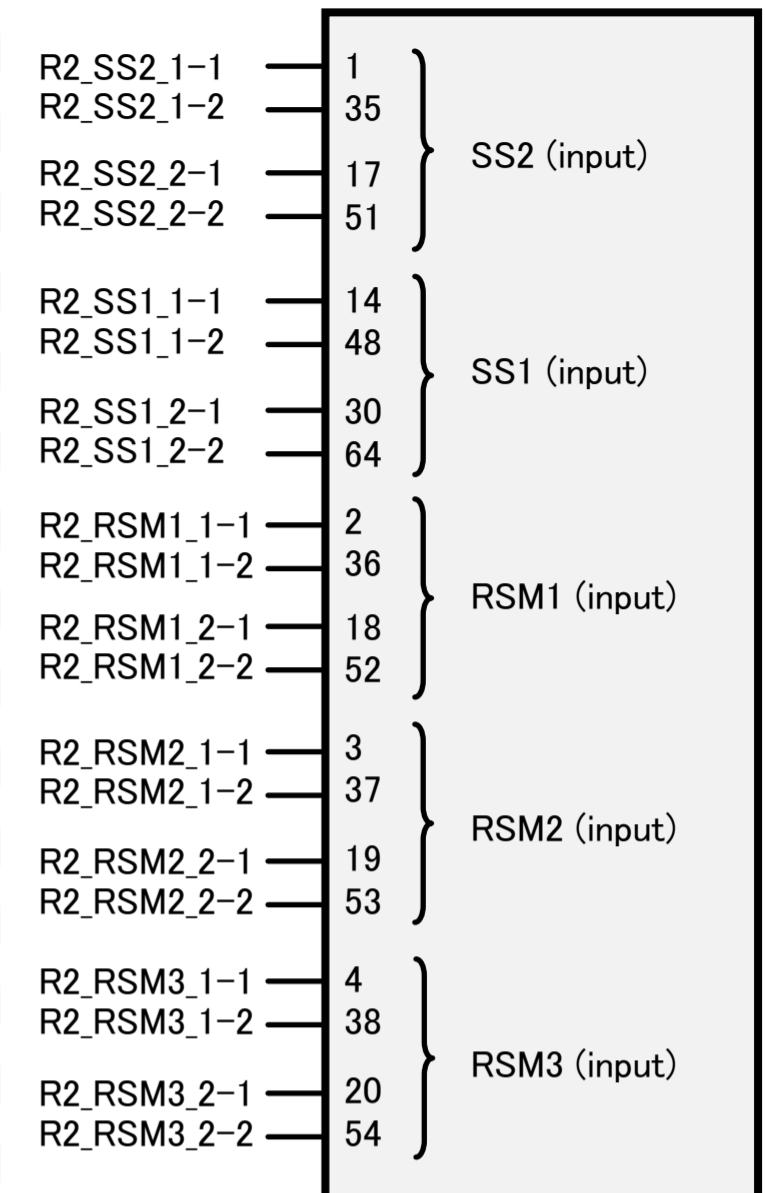

Sample wiring diagram for three or more robots

Not Supplied

Master Controller

Slave Controller

Slave Controller

Slave Controller

*1 : Use safety relay.